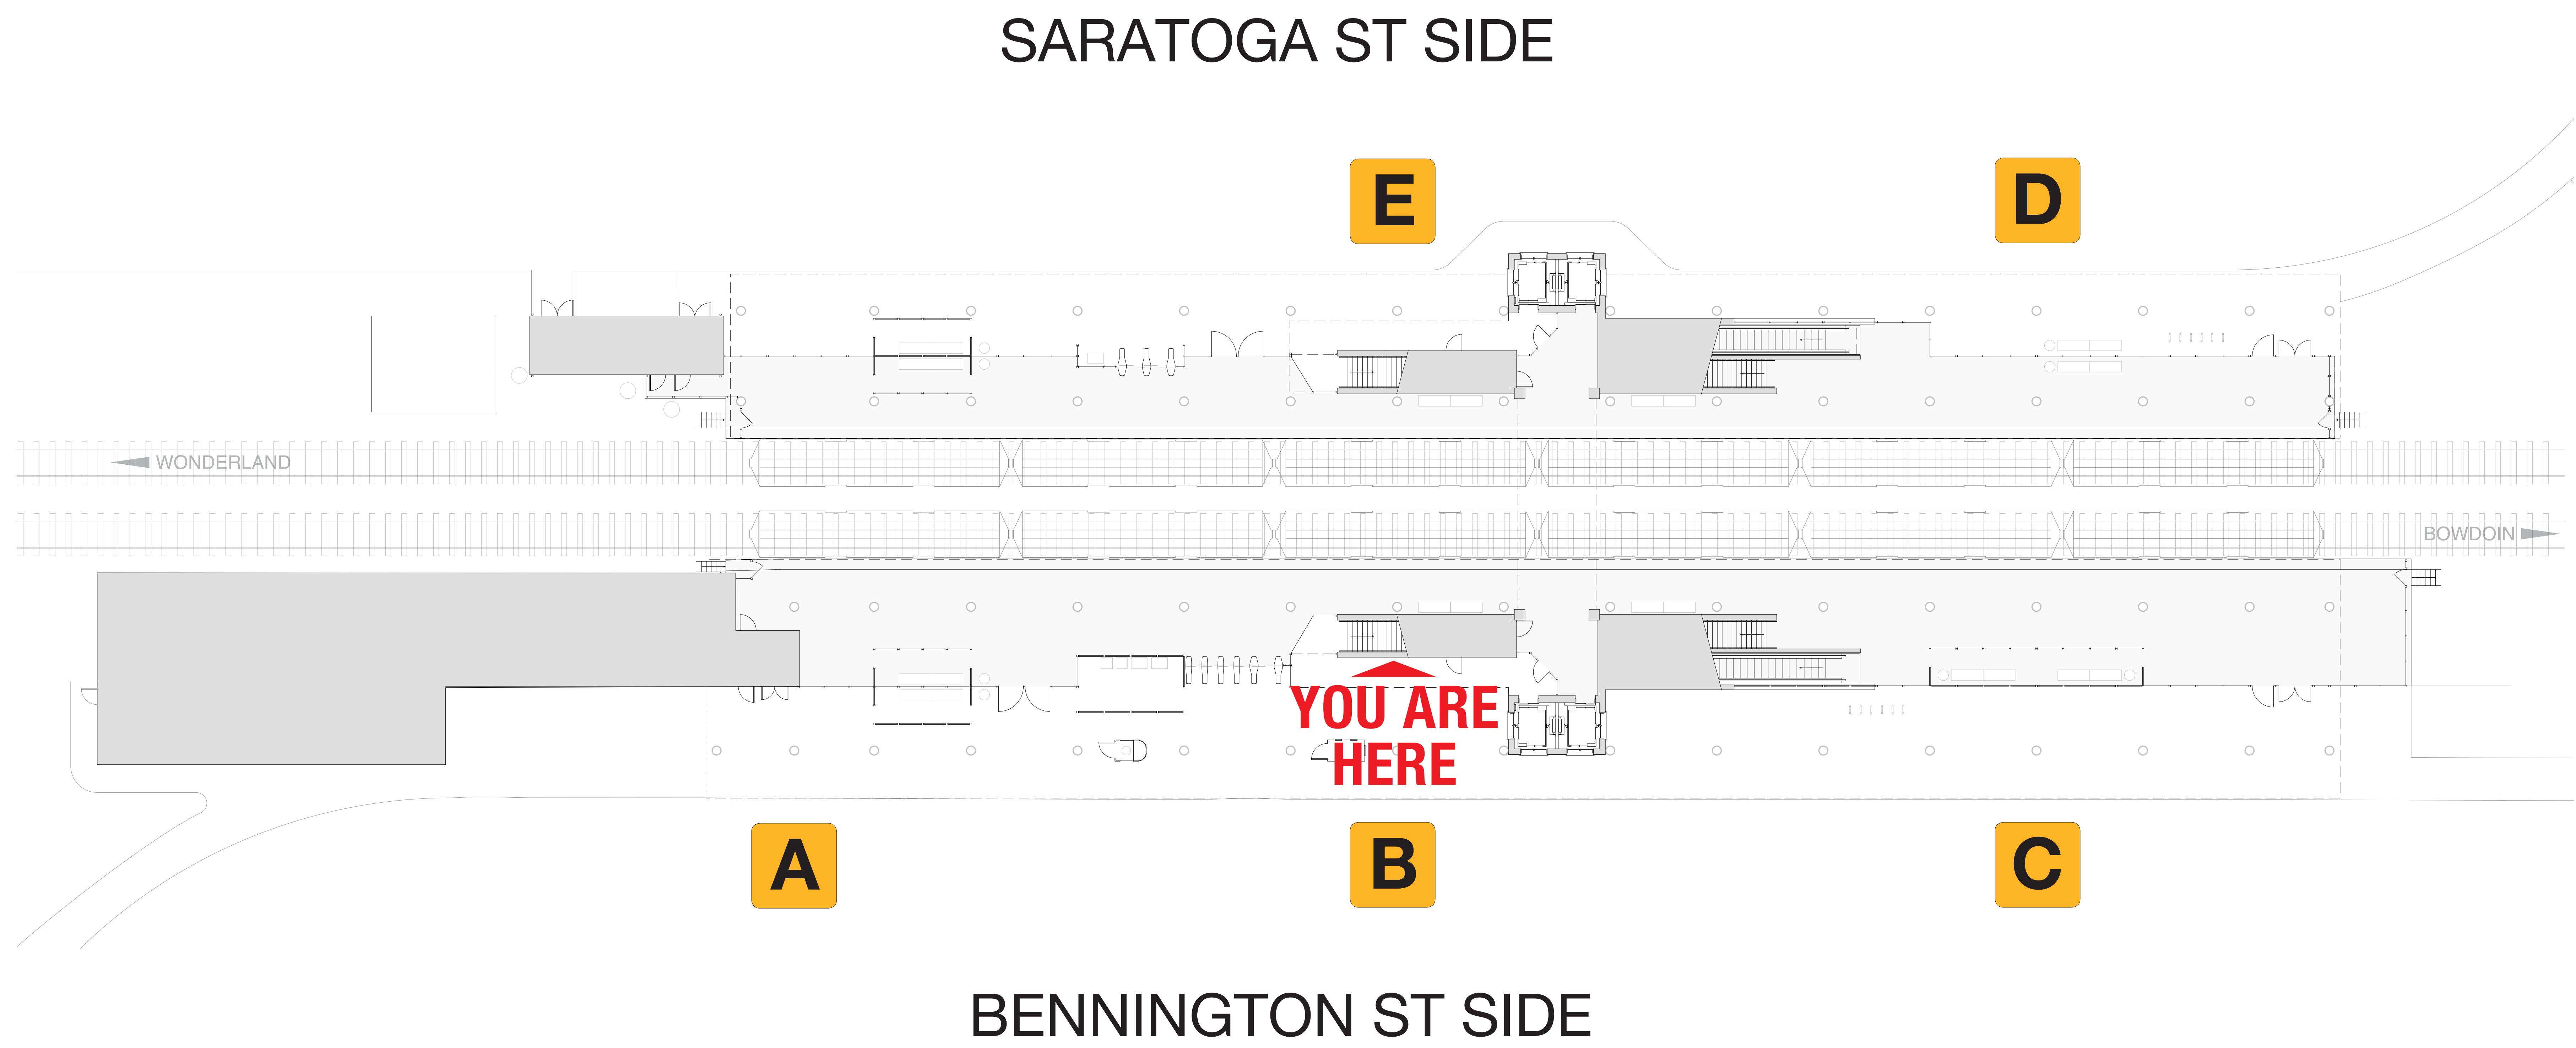

# BUS BERTH MAP

ROUTE	DESTINATION	BERTH	SCHEDULE NOTES
<b>120</b>	Inbound: Maverick Station via Bennington St	<b>C</b>	
<b>120</b>	Outbound: Orient Heights Loop via Boardman / Waldemar	<b>B</b>	
<b>712/713</b> *	Winthrop Beach or Point Shirley	<b>A</b>	* 712/713 board at Berth A weekdays before 11:35 AM only
<b>712</b> *	Outbound: Winthrop Beach via Highlands	<b>E</b>	* 712 boards at Berth E all times except weekdays before 11:35 AM
<b>713</b> *	Outbound: Winthrop Beach via Center	<b>D</b>	* 713 boards at Berth D all times except weekdays before 11:35 AM